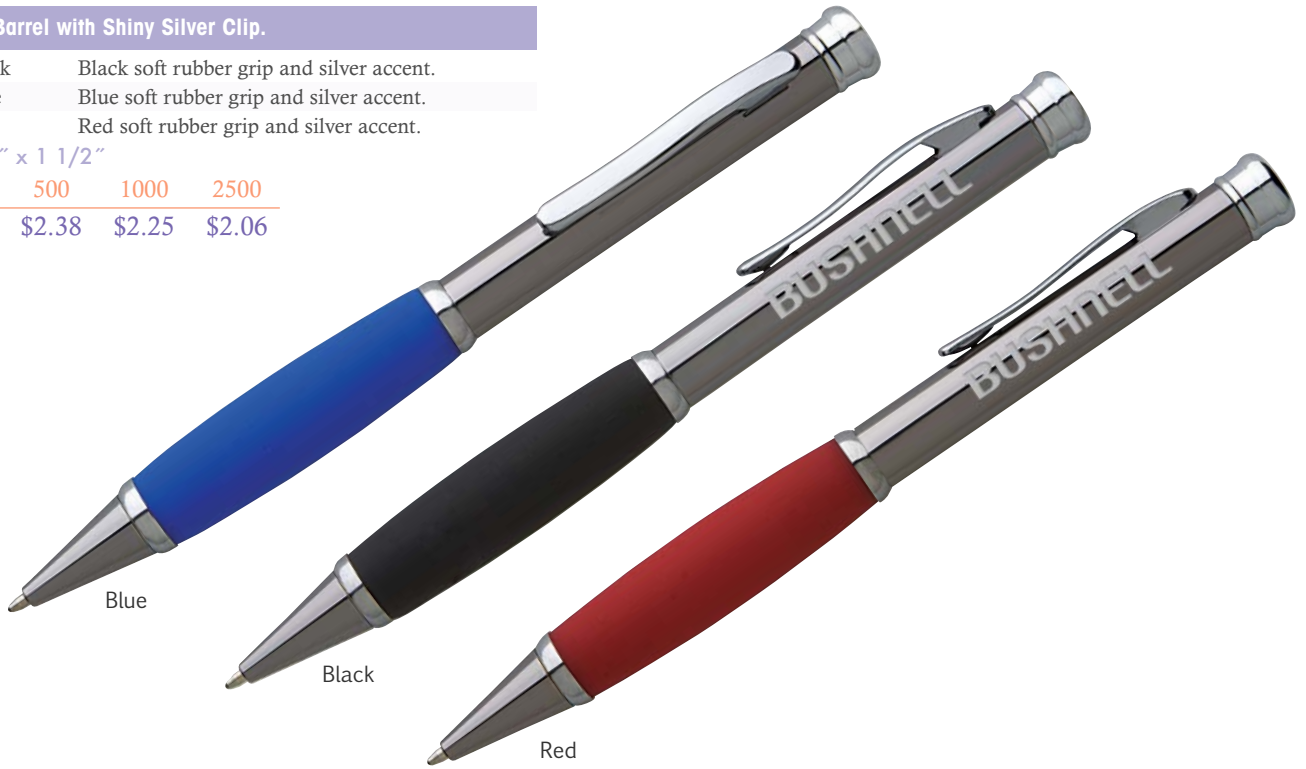

▶ PEN16 ELITE PRO BRASS PEN

Elegant Gun Metal Barrel with Shiny Silver Clip.

PEN16BK	Black	Black soft rubber grip and silver accent.
PEN16BU	Blue	Blue soft rubber grip and silver accent.
PEN16RD	Red	Red soft rubber grip and silver accent.

• Imprint Area: 1/4" x 1 1/2"

4R	100	500	1000	2500
PEN16	\$2.50	\$2.38	\$2.25	\$2.06

▶ PEN25 ELITE BRASS PEN

Elegant Pearl Barrel with Shiny Silver Clip.

PEN25BK	Black	Black soft rubber grip and silver accent.
PEN25BU	Blue	Blue soft rubber grip and silver accent.
PEN25RD	Red	Red soft rubber grip and silver accent.