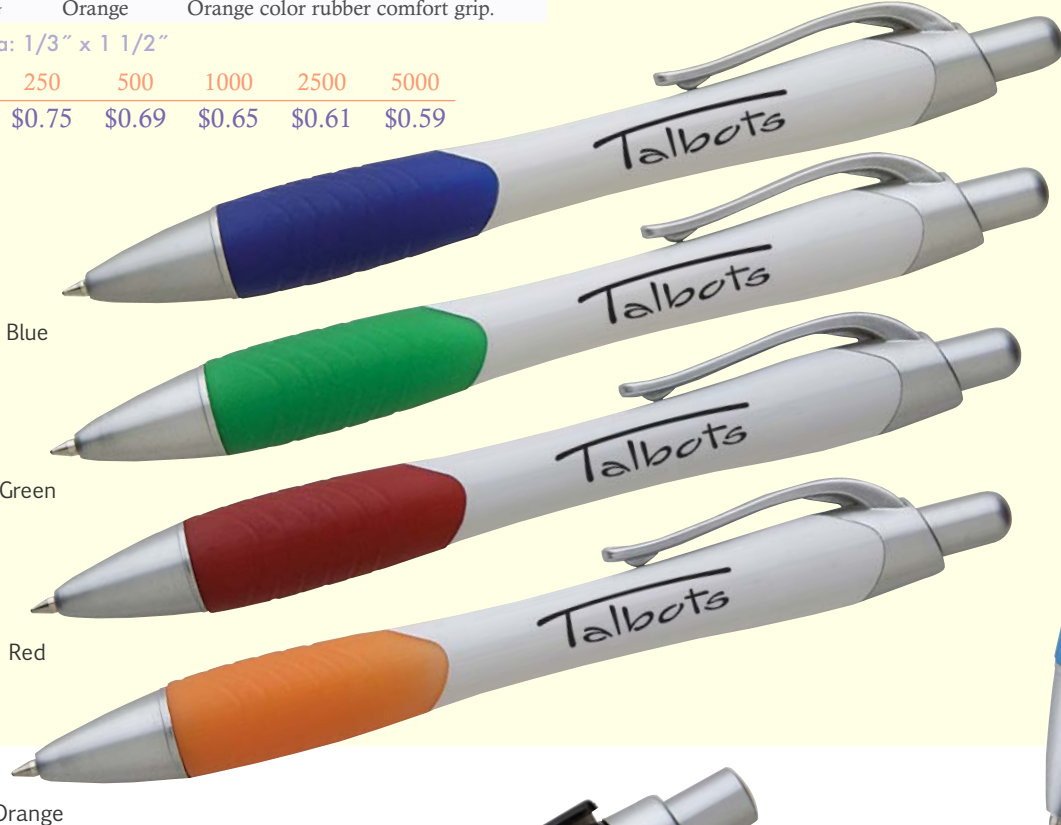

# PEN180

Retractable Ballpoint with White Barrel, Metallic Silver Plunger and Clip. Black Medium Ink Refillable Cartridge.

PEN180BU	Blue	Blue color rubber comfort grip.
PEN180GN	Green	Green color rubber comfort grip.
PEN180RD	Red	Red color rubber comfort grip.
PEN180RG	Orange	Orange color rubber comfort grip.

• Imprint Area: 1/3" x 1 1/2"

5R	250	500	1000	2500	5000
PEN180	\$0.75	\$0.69	\$0.65	\$0.61	\$0.59

Blue

Green

Red

Orange

Black

Blue

# PEN175 (Close Out)

Retractable Ball Pen, Metallic Silver Barrel with Translucent Clip and Plunger, Color Match Comfort Grip, Black Medium Ink Cartridge.

PEN175BK	Black	Black color rubber comfort grip.
PEN175BU	Blue	Blue color rubber comfort grip.
PEN175GN	Green	Green color rubber comfort grip.
PEN175RG	Orange	Orange color rubber comfort grip.

5R	250	500	1000	2500	5000
PEN175	\$0.75	\$0.69	\$0.65	\$0.61	\$0.59

• Imprint Area: 1/3" x 1 1/2"