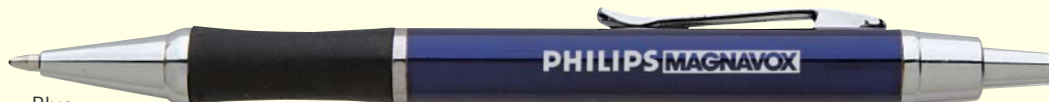

## ◀ PEN05 / PEN06 BRASS PEN

With Elegant Plated Finish on Smooth Brass, Designer Clip and Black Center Band.

PEN05BK	Black	Black with gold accent.
PEN05GM	Gun Metal	Gun metal with gold accent.
PEN06BK	Black	Black with gold accent.

## ◀ PEN22 BRASS BALL POINT PEN

PEN22BK	Black	Translucent metallic ball point pen.
PEN22BU	Blue	Translucent metallic ball point pen.
PEN22RD	Red	Translucent metallic ball point pen.
PEN22S	Silver	Satin silver metallic ball point pen.

Translucent Metallic Ball Point Pen with Rubber Grip and Silver Trim.

• Imprint Area: 1/4" x 1 1/2"

4R	100	500	1000	2500
PEN22	\$1.88	\$1.75	\$1.63	\$1.50

Silver

Red

Blue

Black